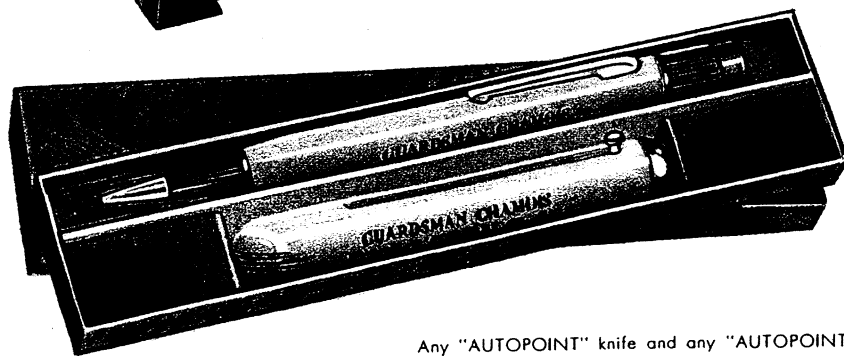

*a quality writing instrument
to build sales and goodwill*

NEW RETRACTABLE

Autopoint[®]

BALL POINT PEN

No. 636—Retractable Ball Point Pen by "AUTOPOINT" . . . features new, quick-drying, banker approved ink for cleaner, sharper writing. Advanced "AUTOPOINT" styling assures perfect balance, writing ease. New, exclusive pocket-level "rocker-action" clip. Colors: gray, black or du-bonnet. Cap and trim in lustrous chrome or gold-like bronze finish. Boxed in handsome gold and black presentation box.

IMPROVED, TROUBLE-FREE RETRACTABLE ACTION! NO BUTTONS!

PRESS THE CAP . . .
POINT'S OUT!

PRESS THE CLIP . . .
POINT'S IN!

NEW...

DELUXE

**NO. 610 "AUTOPOINT"
DELUXE EXECUTIVE DESK SET**

Striking design... A handsome addition to any desk top. Unusual tapered ball point desk pen in gray, black or dubonnet, featuring effortless "AUTOPOINT" glide writing. Gleaming gold-anodized metal pen holder and silver-anodized metal base. Rich, gold color plastic panel for advertising copy. Individually gift boxed.

NO. 235 "AUTOPOINT" MEMO CASE DESK SET

The perfect gift. Memo case in jet black or walnut molded plastic; holds 200 sheets, 4 x 6. Smart pen holder with all new "AUTOPOINT" Retractable Ball Point Pen in gray, black or dubonnet. Pen holder and cap in chrome or bronze finish. Individually gift boxed.